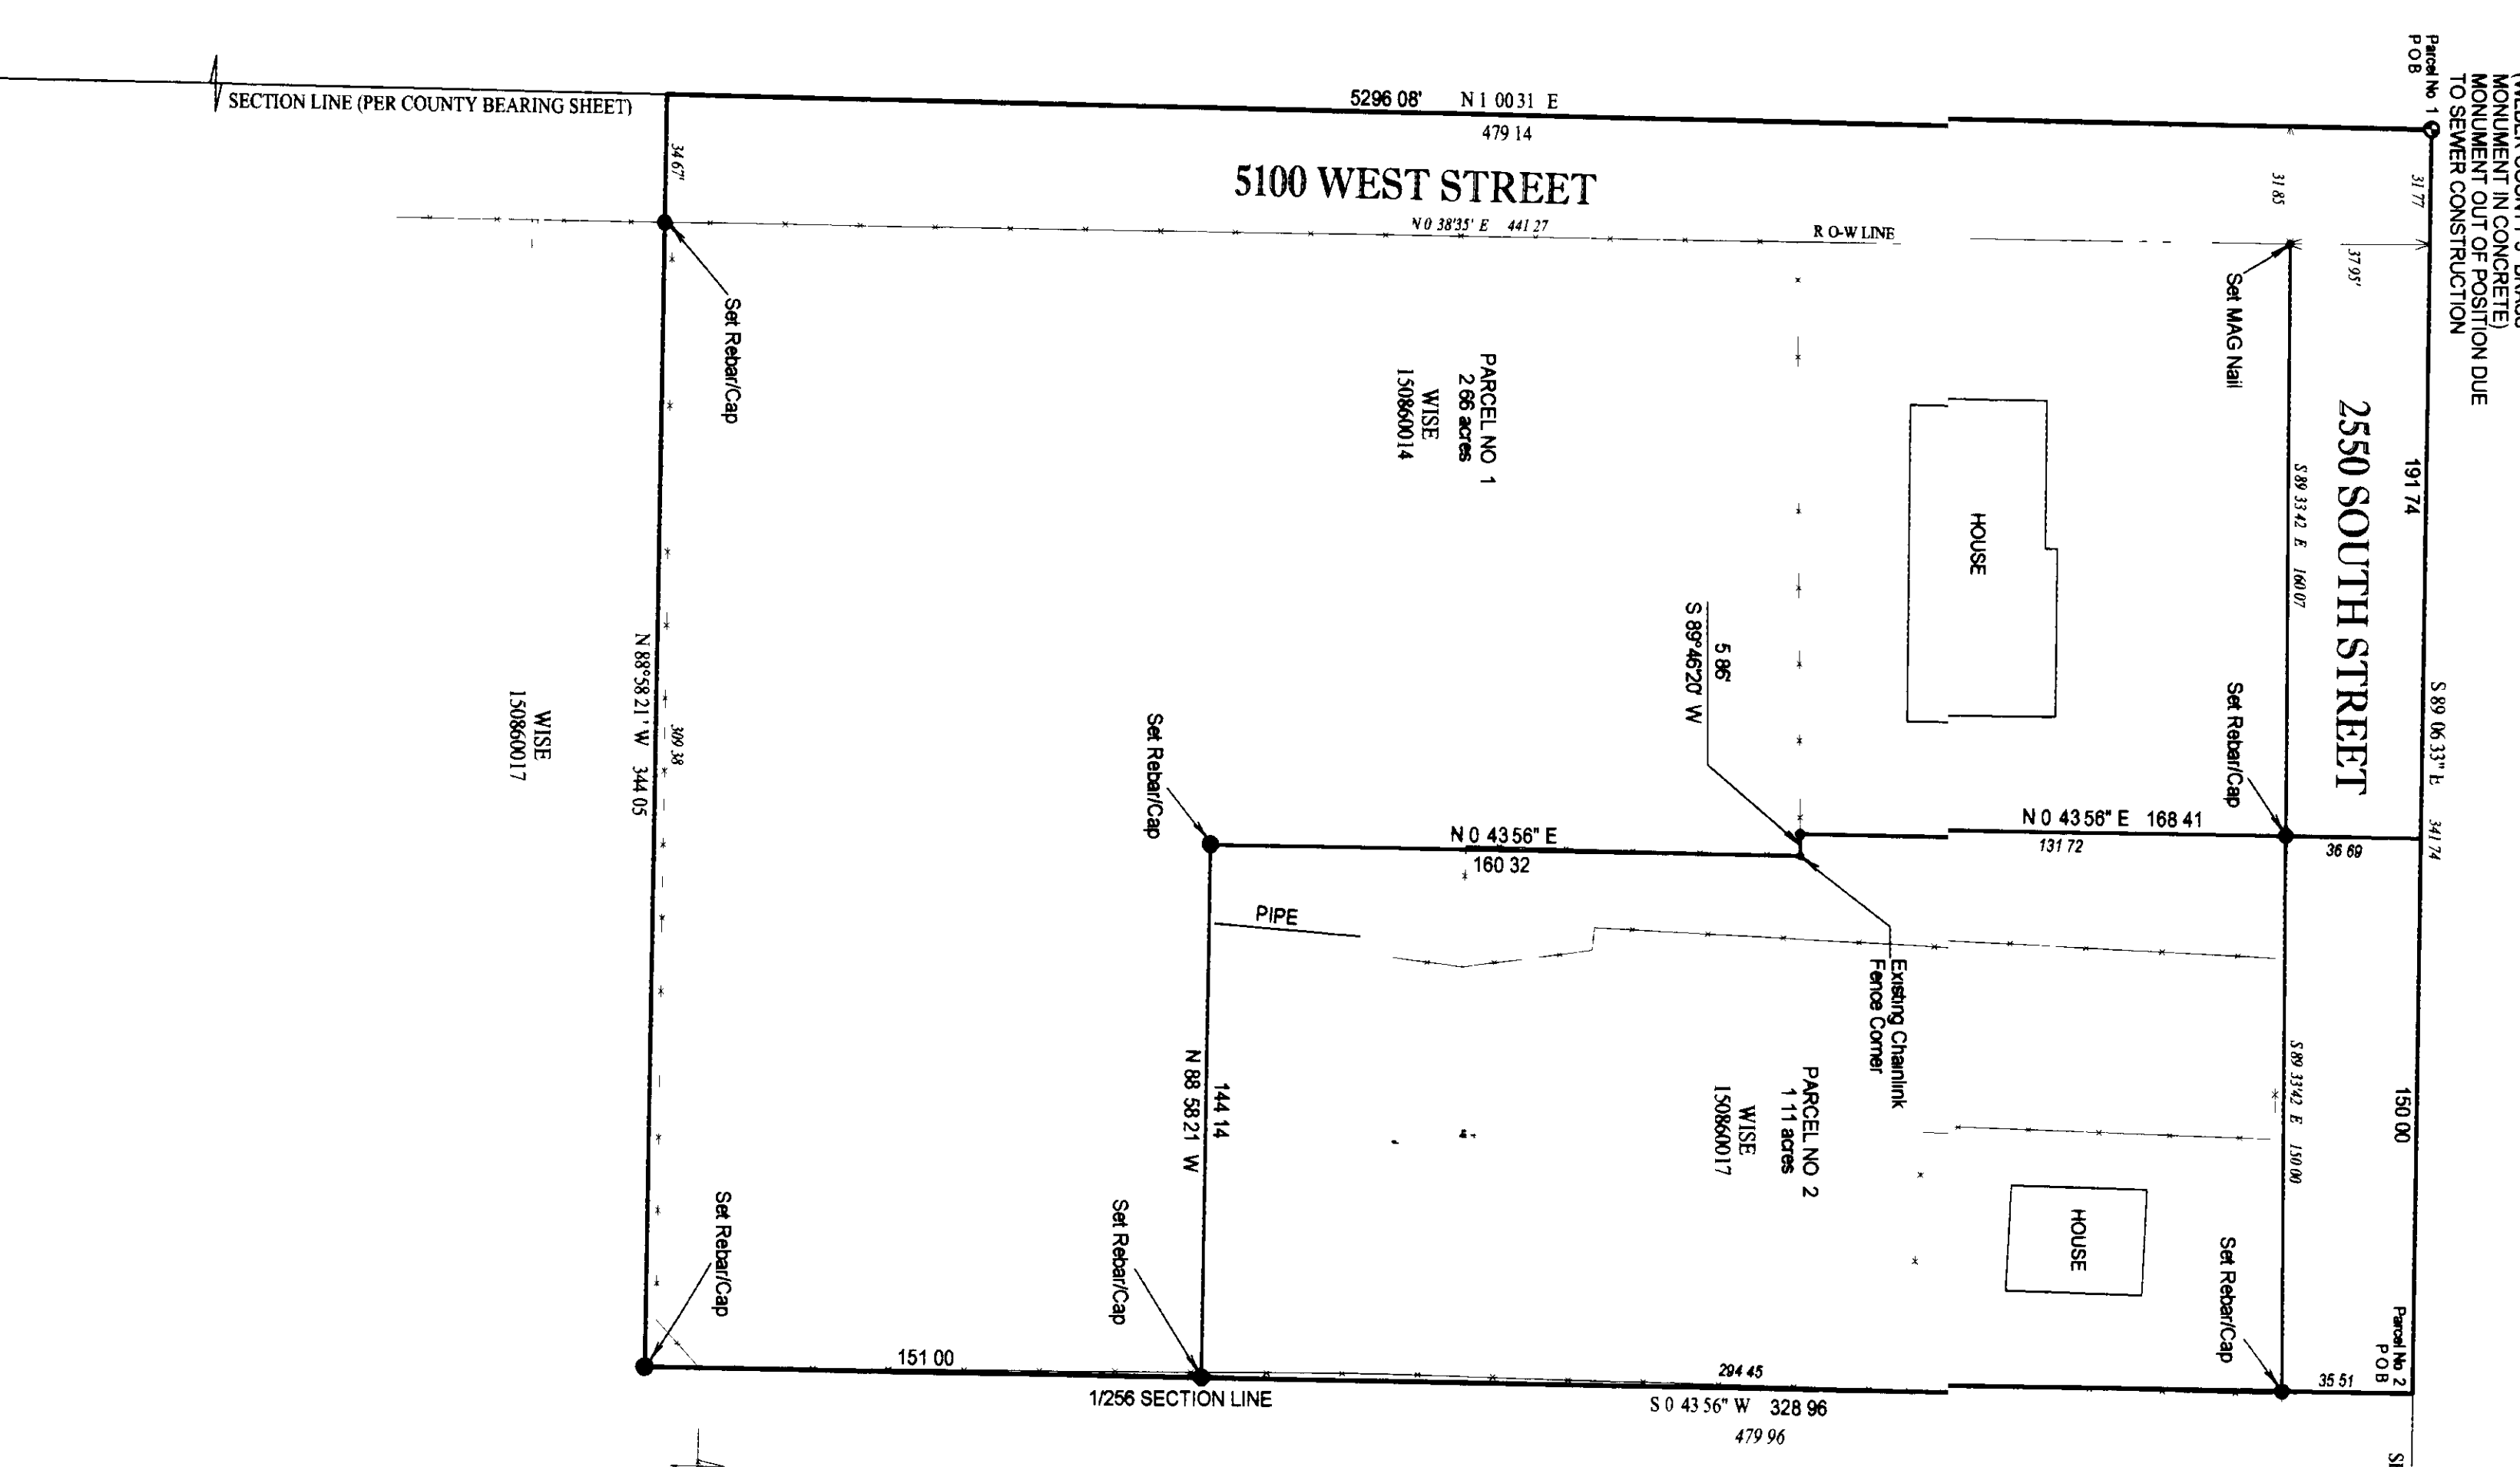

SURVEYOR CERTIFICATE

Date: July 02, 2022
Paul C. Ferry

DEED DESCRIPTIONS

SURVEY DESCRIPTIONS

PARCEL NO. 1
A PARCEL OF LAND LOCATED IN THE NORTHWEST QUARTER OF SECTION 32, TOWNSHIP 4 NORTH, RANGE 2 WEST, SALT LAKE AND MERIDIAN AND A PART OF SECTION 32, TOWNSHIP 4 NORTH, RANGE 2 WEST, SALT LAKE AND MERIDIAN, BEING THE WEST 1/4 CORNER OF SAID SECTION 32, THENCE WEST 2 RDS, THENCE SOUTH 2 RDS, THENCE WEST 16 RDS, THENCE NORTH 2 RDS, THENCE WEST 2 RDS TO THE PLACE OF BEGINNING, EXCEPTING THEREFROM A 1/4 ACRES OF LAND WITHIN THE BOUNDARIES OF 2550 SOUTH STREET AND 5100 WEST STREET.

NOTES

1. THE COUNTY ROAD RIGHT-OF-WAY LINE SHOWN ON THIS MAP WAS CREATED BY EXTENDING THE EXISTING RIGHT-OF-WAY FENCE LINES.
2. THE ACREAGE OF THE ABOVE SURVEYED PARCELS DESCRIBED INCLUDES THOSE PORTIONS LYING WITHIN THE COUNTY ROAD RIGHT-OF-WAY.

LEGEND

Prepared By: Paul Ferry
P O Box 362
Henriev, Utah
(435) 336-8650

RECORD OF SURVEY
LOCATED IN THE NORTHWEST 1/4 OF SECTION 32, 16N, R2W, S16&M
WEBER COUNTY, UTAH