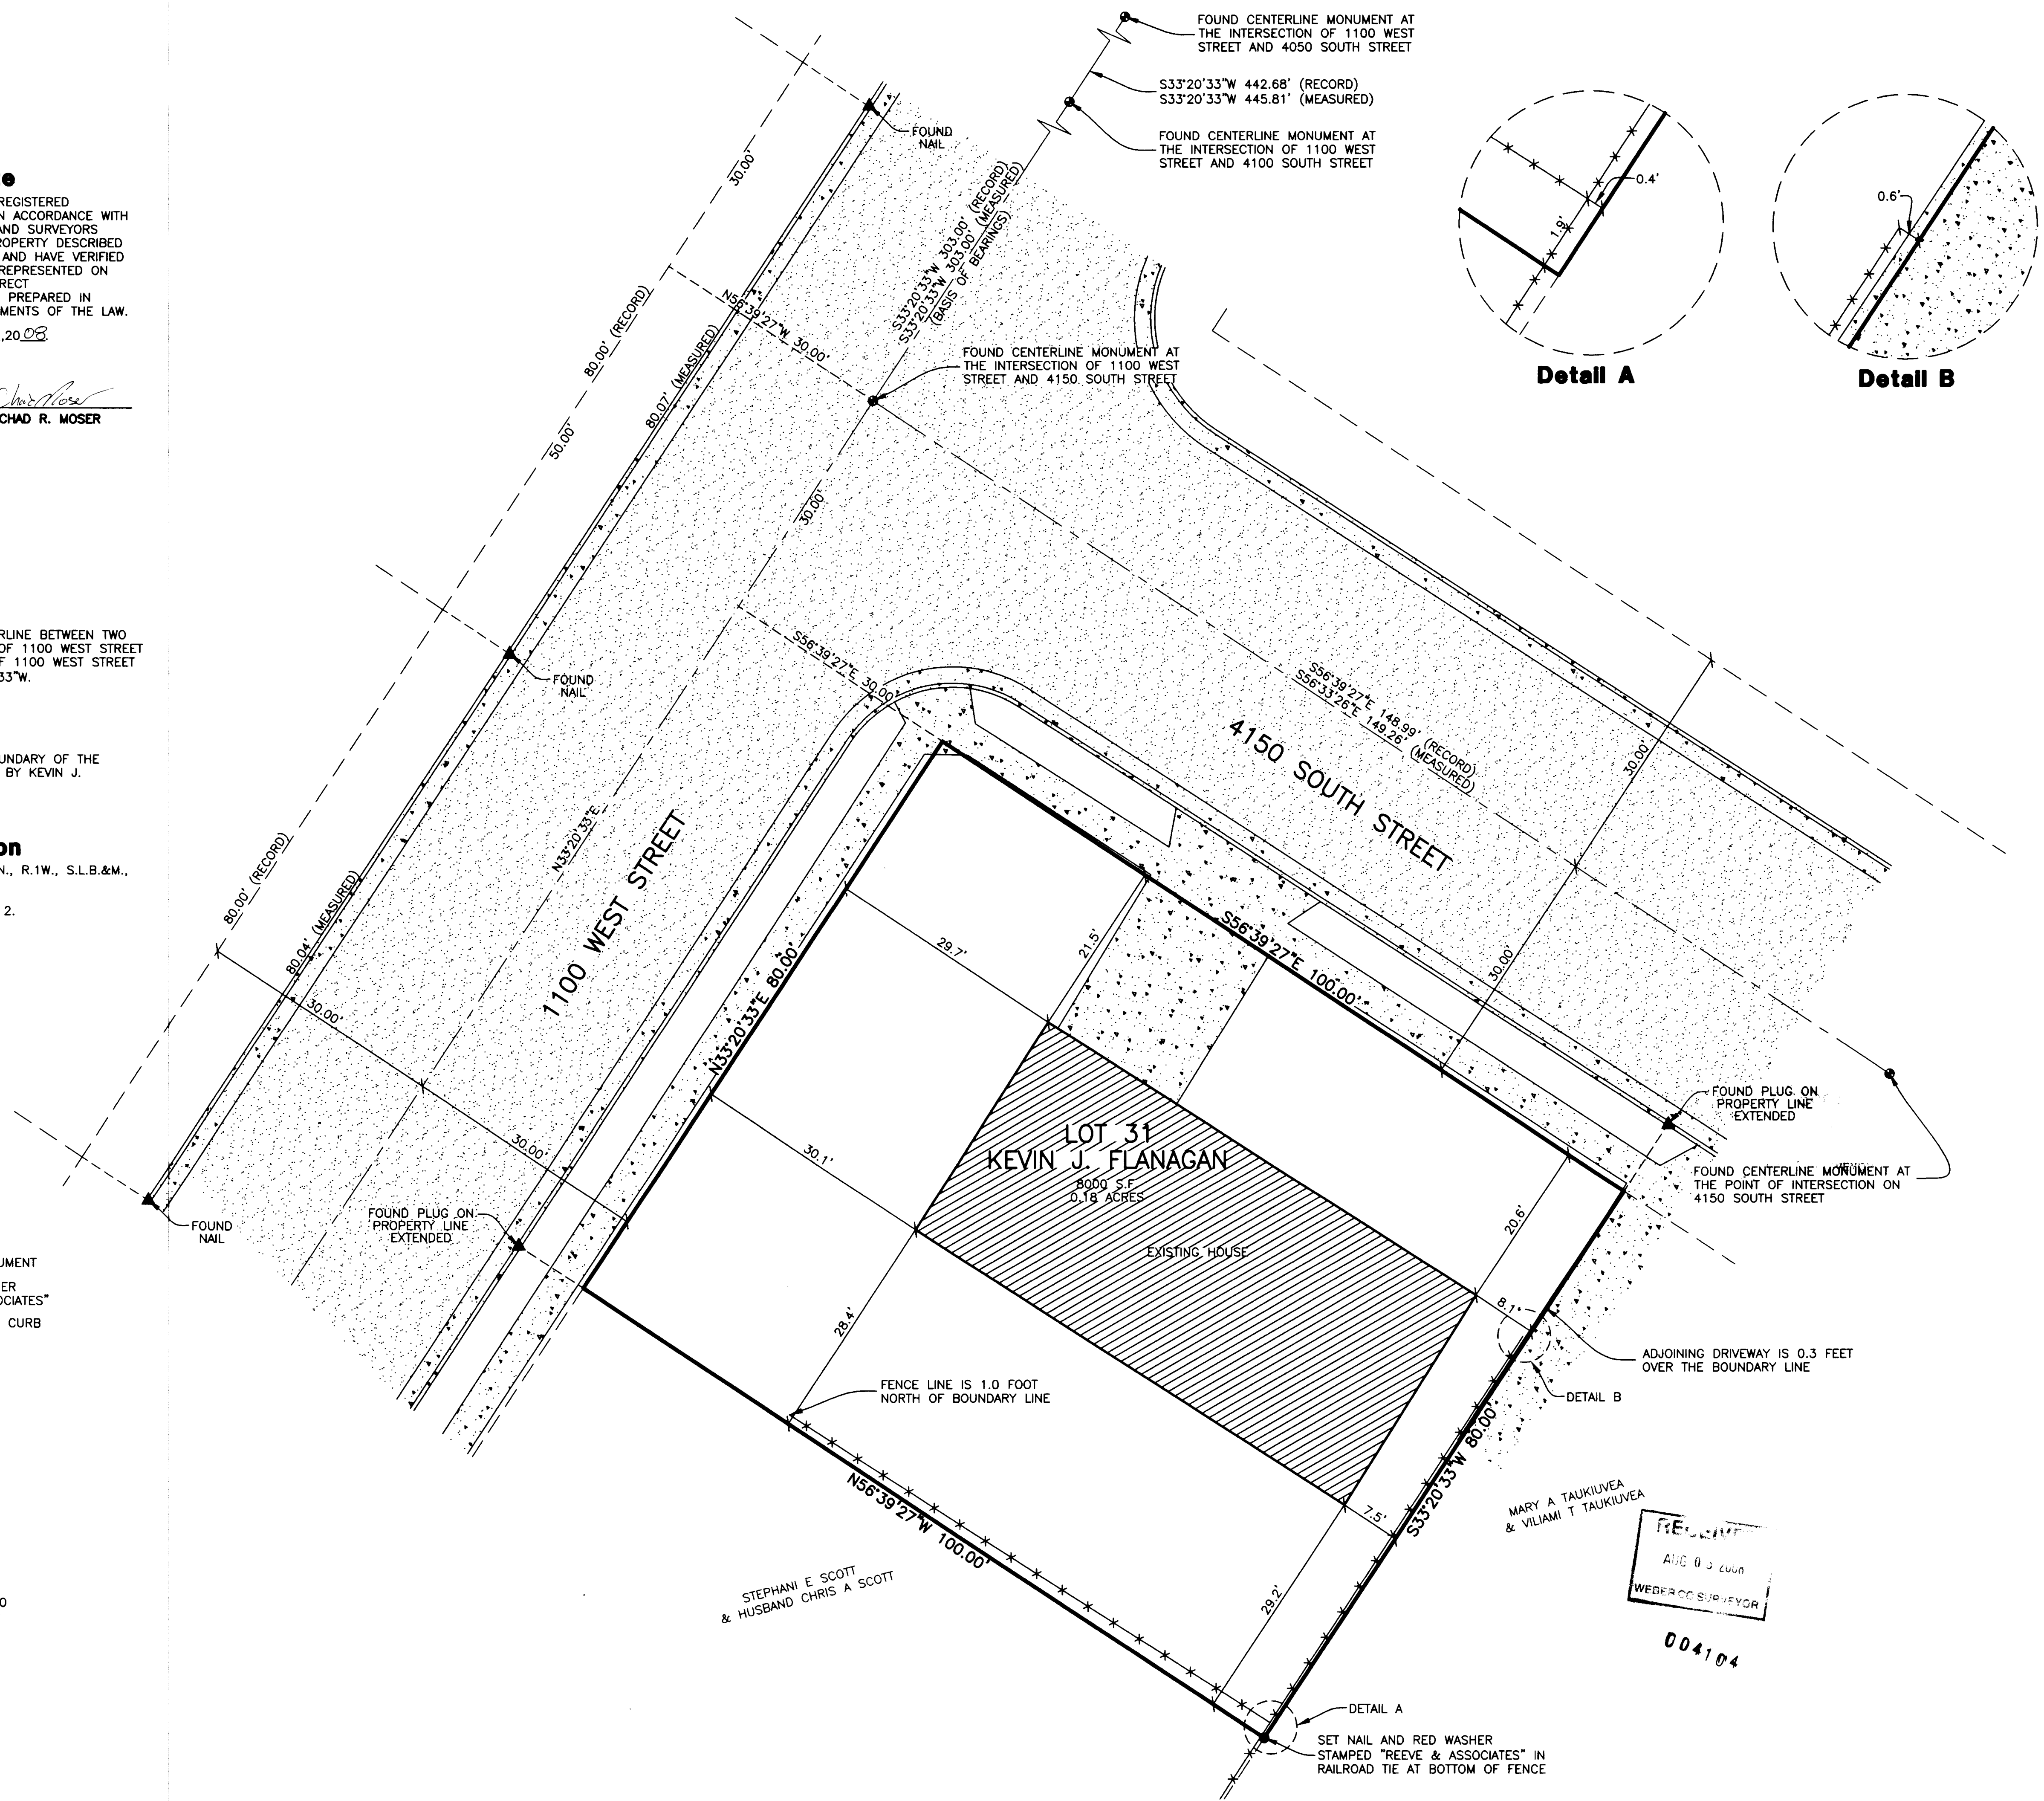

SIGNED THIS 22 DAY OF July, 2008

350503
UTAH LICENSE NUMBER

Chad R. Moser
CHAD R. MOSER

Basis of Bearings

THE BASIS OF BEARINGS FOR THIS PLAT IS THE CENTERLINE BETWEEN TWO FOUND CENTERLINE MONUMENTS IN THE INTERSECTION OF 1100 WEST STREET AND 4100 SOUTH STREET AND IN THE INTERSECTION OF 1100 WEST STREET AND 4150 SOUTH STREET. SHOWN HEREON AS S33°20'33"W.

Narrative

THE PURPOSE OF THIS PLAT IS TO DETERMINE THE BOUNDARY OF THE BELOW DESCRIBED PROPERTY. SURVEY WAS REQUESTED BY KEVIN J. FLANAGAN.

Boundary Description

PART OF THE NORTHWEST QUARTER OF SECTION 7, T.5N., R.1W., S.L.B.&M., U.S. SURVEY. DESCRIBED AS FOLLOWS:

ALL OF LOT 31 OF THE HAWSTEAD SUBDIVISION PHASE 2.

CONTAINING 8000 S.F. OR 0.18 ACRES

Legend

- = FOUND CENTERLINE MONUMENT
- = SET NAIL AND RED WASHER STAMPED "REEVE & ASSOCIATES"
- ▲ = FOUND PLUG OR NAIL IN CURB
- = BOUNDARY LINE
- - - = EXISTING FENCELINE
- - - = ADJOINING PROPERTY
- - - = ROAD CENTERLINE
- [Stippled] = EXISTING CONCRETE
- [Dotted] = EXISTING PAVEMENT
- [Hatched] = EXISTING HOUSE